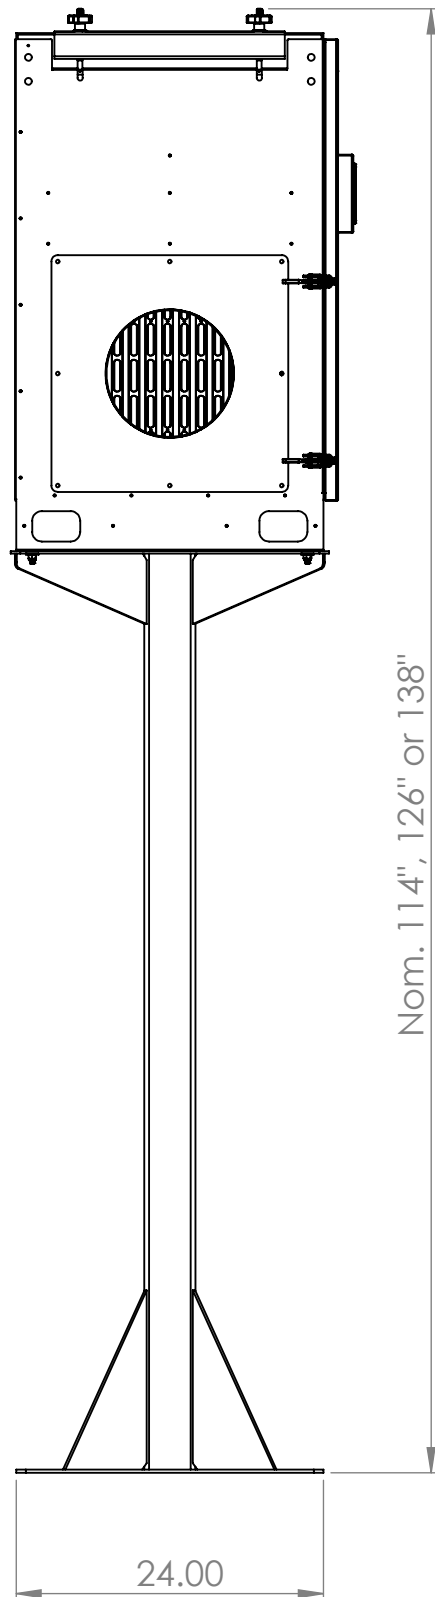

Note:

Allow adequate clearance to ceiling for discharge air
Minimum 12"

Note:

Allow minimum 30" clearance on door side for filter changes

Note:

Unit must be installed on the Pillar Stand in the orientation shown

AEROEX Aeroex Technologies Inc.
17 Hamilton Road
Barrie, On L4N 8Y6
Tel. 705-734-0199

Title: Pillar Stand ARO-1400-D

Dwg. No. 099AMP-0002-XD

Size **B**

Date: Jan. 22, 2019 Drawn: T.B. Do not scale drawing Sheet 1 of 1