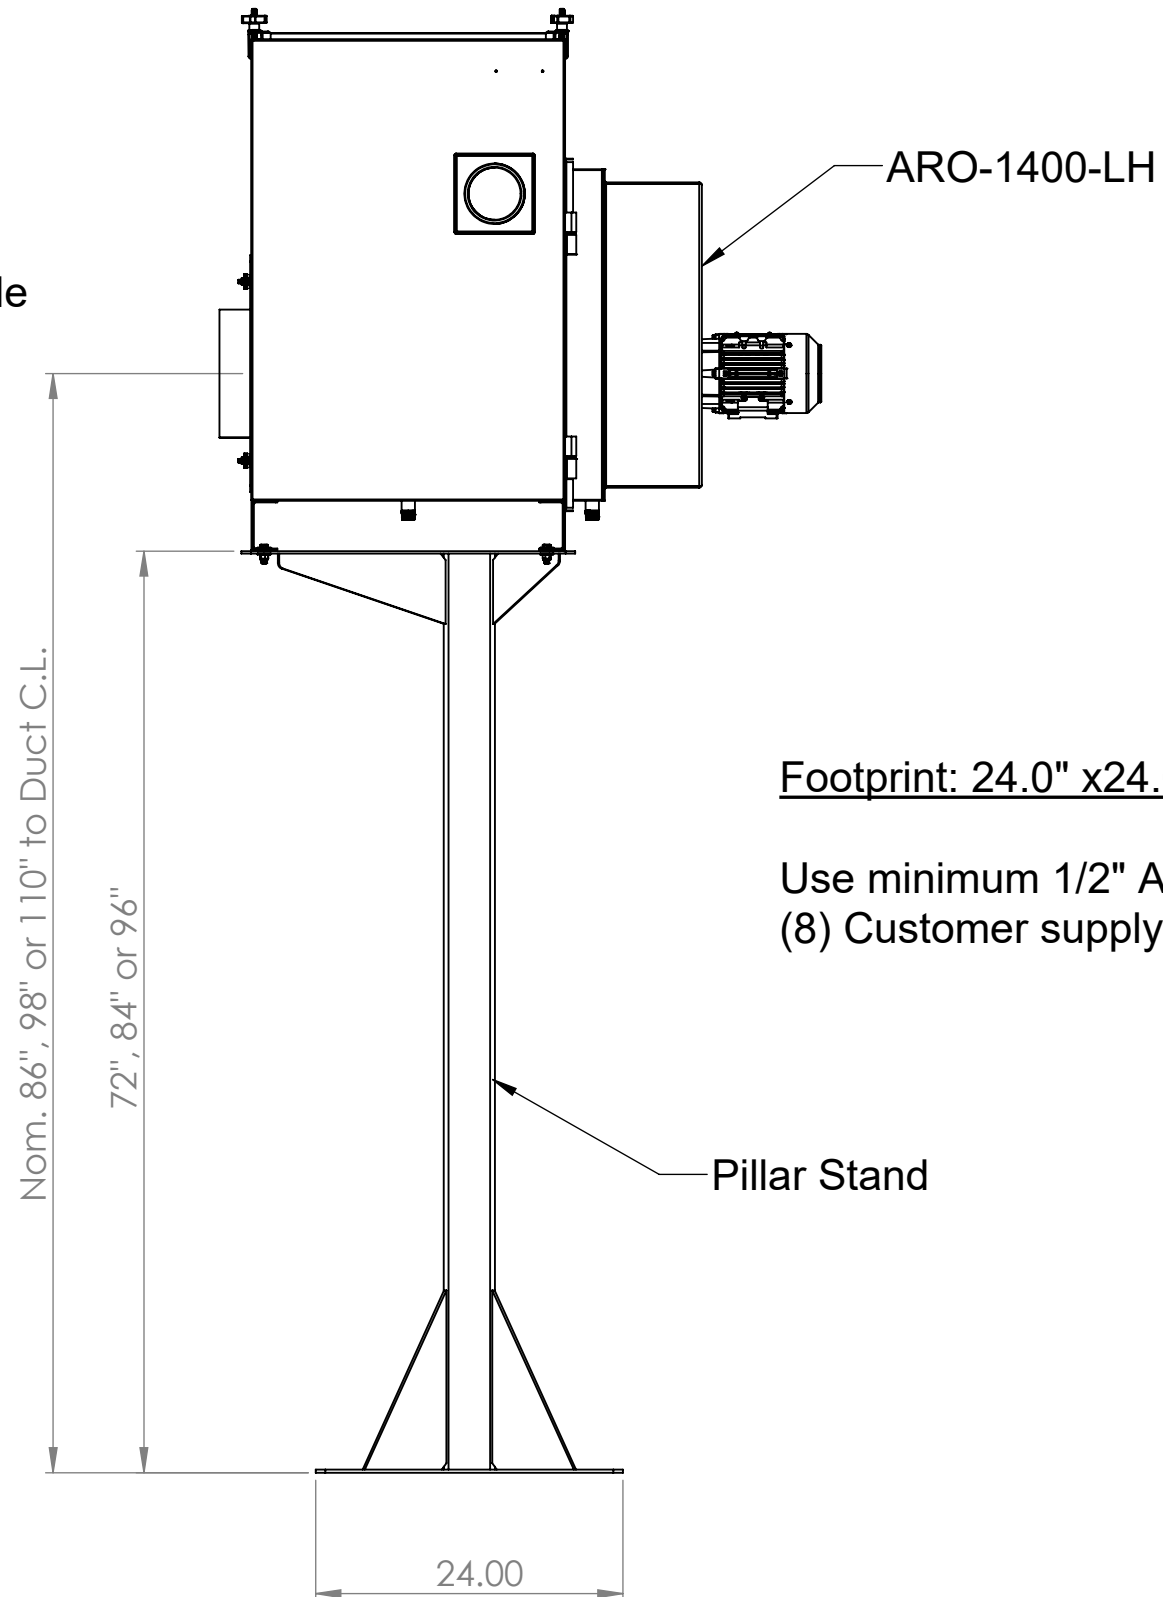

Note:

Allow adequate clearance to ceiling for discharge air
Minimum 12"

Note:

Allow minimum 30" clearance on door side for filter changes

Note:

Unit must be installed on the Pillar Stand in the orientation shown

AEROEX Aeroex Technologies Inc.
17 Hamilton Road
Barrie, On L4N 8Y6
Tel. 705-734-0199

Title: Pillar Stand ARO-1400-D

Dwg. No. 099AMP-0002-XD

Size **B**

Date: Jan. 22, 2019 Drawn: T.B. Do not scale drawing Sheet 1 of 1