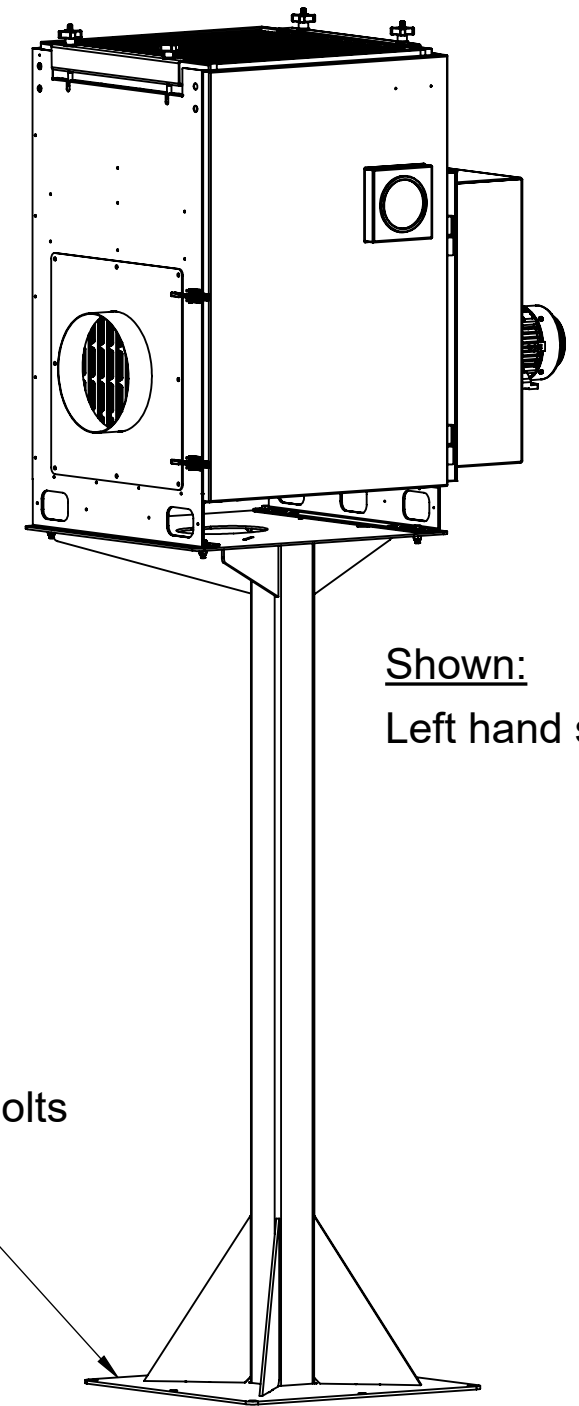

Note:

Allow adequate clearance to ceiling for discharge air
Minimum 12"

Note:

Allow minimum 30" clearance on door side for filter changes

Note:

Unit must be installed on the Pillar Stand in the orientation shown