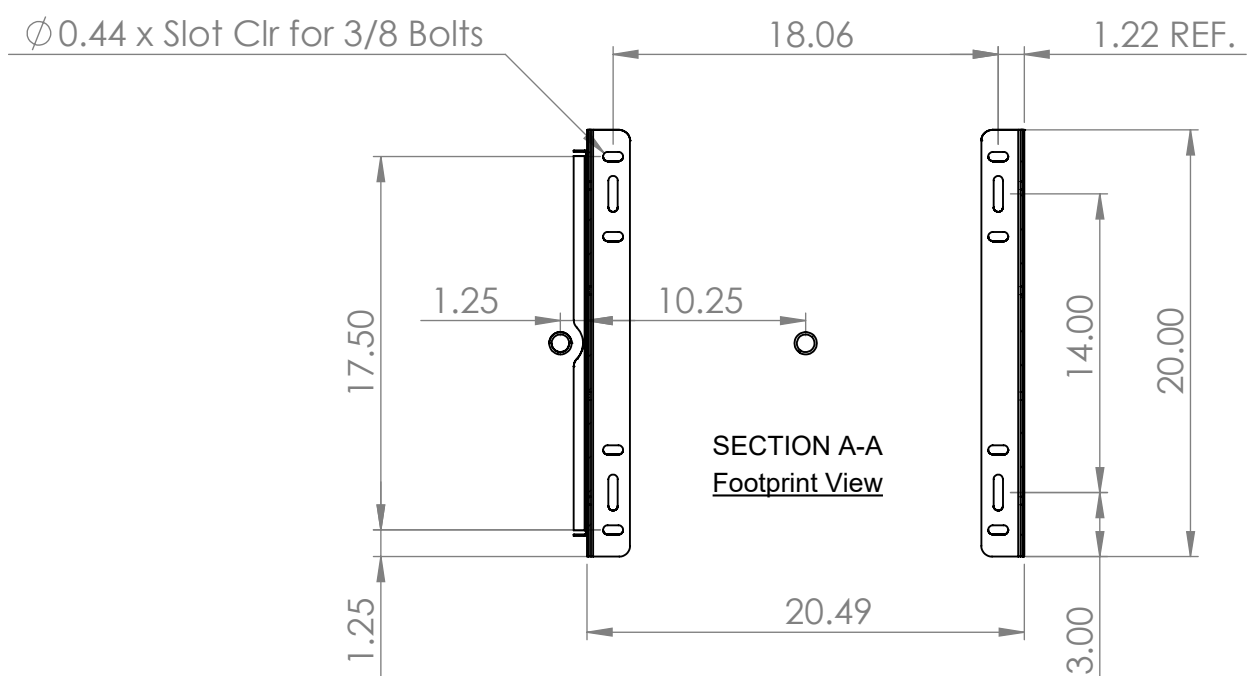

3/4 NPT Drain Connection (x2)

Side View

End View

Note:
Right Hand Suction Shown

SECTION A-A
Footprint View

Note:
All dimensions are in inches unless noted otherwise

| | | | |
|---|-------------|--|--------------|
|  | | Aeroex Technologies Inc. 17 Hamilton Road Barrie, On L4N 8Y6 Tel. 705-734-0199 | |
| Title: ARO-400-RH | | | |
| Dwg. No. ARO-600-R102-XJ | | Size B | |
| Date: August 16, 2018 | Drawn: T.B. | Do not scale drawing | Sheet 1 of 1 |