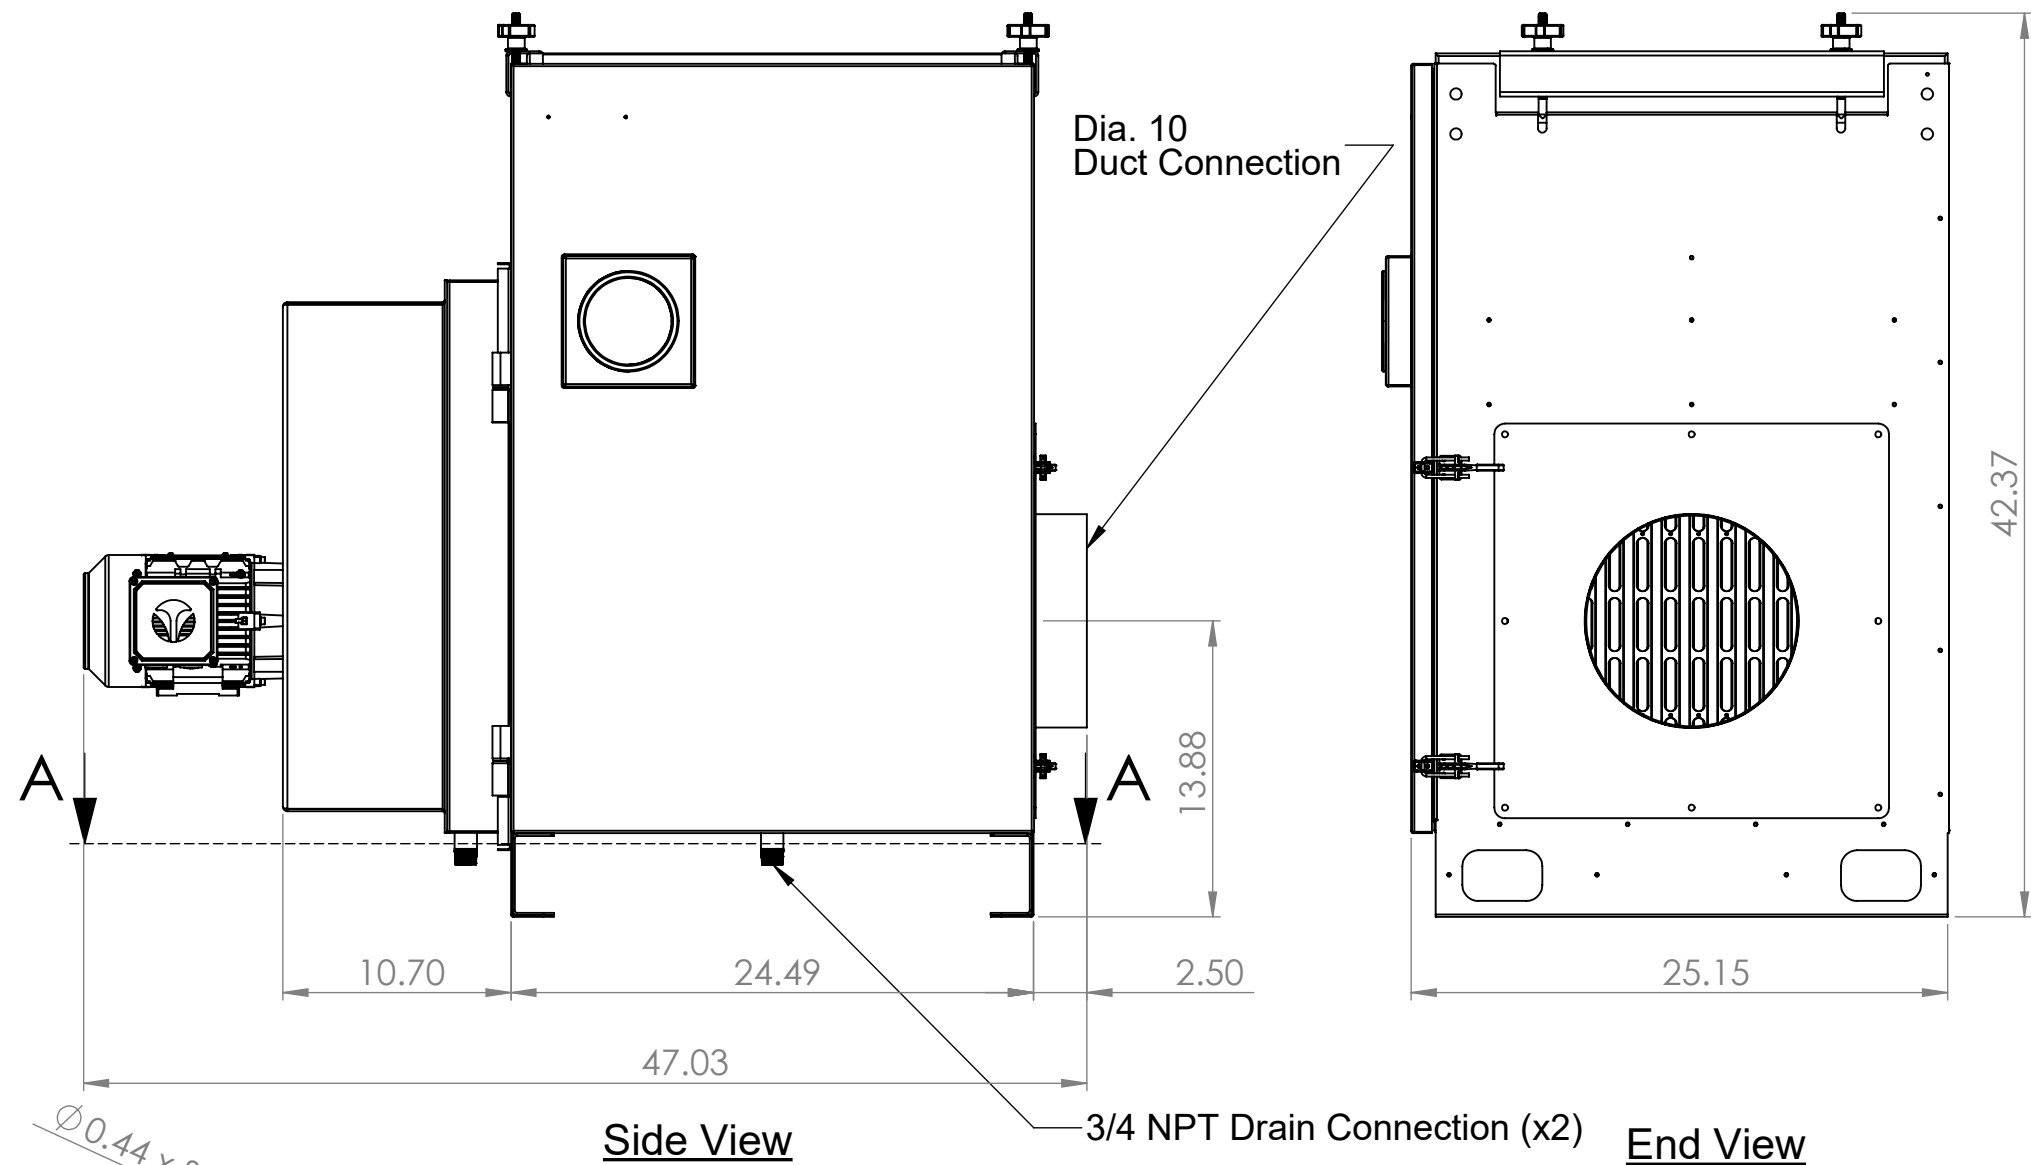

Note:
Right Hand Suction Shown

Note:
2HP Motor and TEK280 Impeller

$\varnothing 0.44$ x Slot Clr for 3/8 Bolt

Note:
All dimensions are in inches unless noted otherwise

AEROEX Aeroex Technologies Inc.
17 Hamilton Road
Barrie, On L4N 8Y6
Tel. 705-734-0199

Title:	ARO-1400-RH		
Dwg. No.	ARO-1400-R103-XD		Size B
Date:	September 7, 2018	Drawn:	T.B.
		Do not scale drawing	Sheet 1 of 1