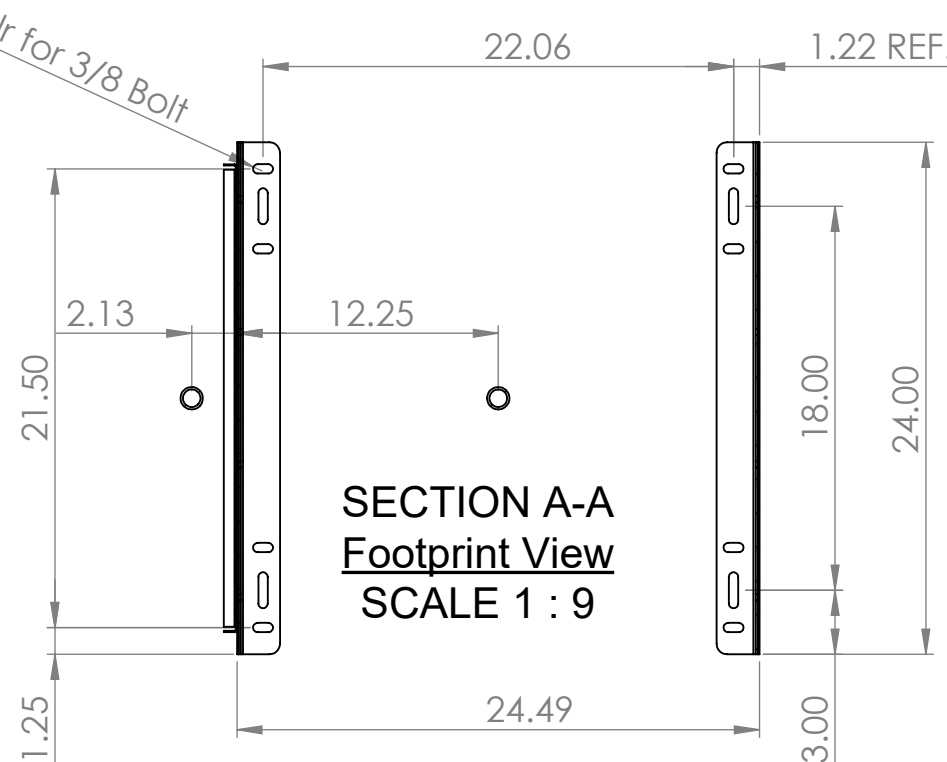

Note:
Right Hand Suction Shown

Note:
2HP Motor and TEK280 Impeller

$\varnothing 0.44$ x Slot Clr for 3/8 Bolt

Note:
All dimensions are in inches unless noted otherwise

AEROEX Aeroex Technologies Inc.
17 Hamilton Road
Barrie, On L4N 8Y6
Tel. 705-734-0199

Title:	ARO-1400-RH		
Dwg. No.	ARO-1400-R103-XD		Size B
Date:	September 7, 2018	Drawn:	T.B.
		Do not scale drawing	Sheet 1 of 1