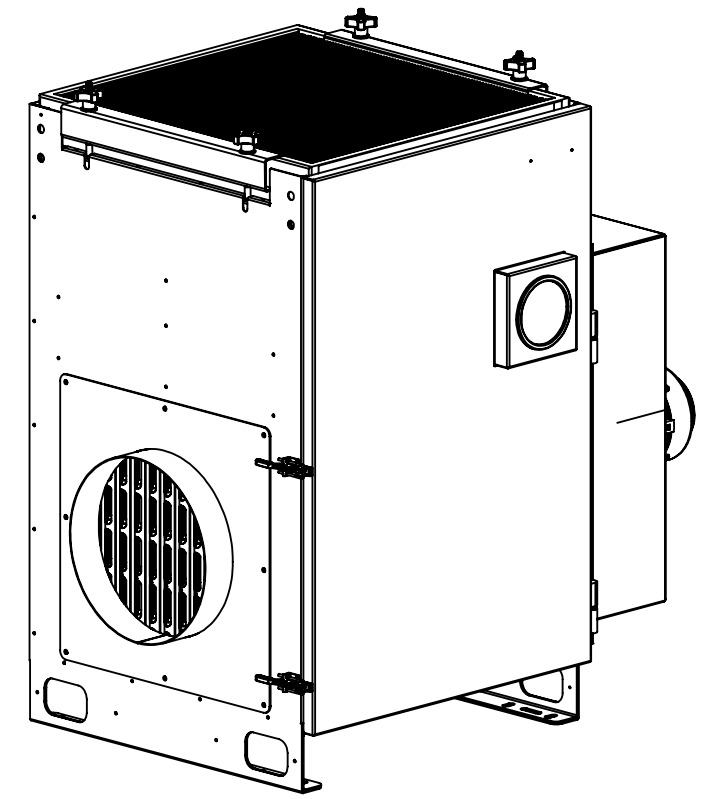

**End View**

**Side View**

**Note:**  
Left Hand Suction Shown

3/4 NPT Drain Connection (x2)

**SECTION A-A  
Footprint View**

SCALE 1 : 9

$\varnothing 0.44 \times$  Slot Clr for 3/8 Bolt

**Note:**  
2HP Motor and TEK280 Impeller