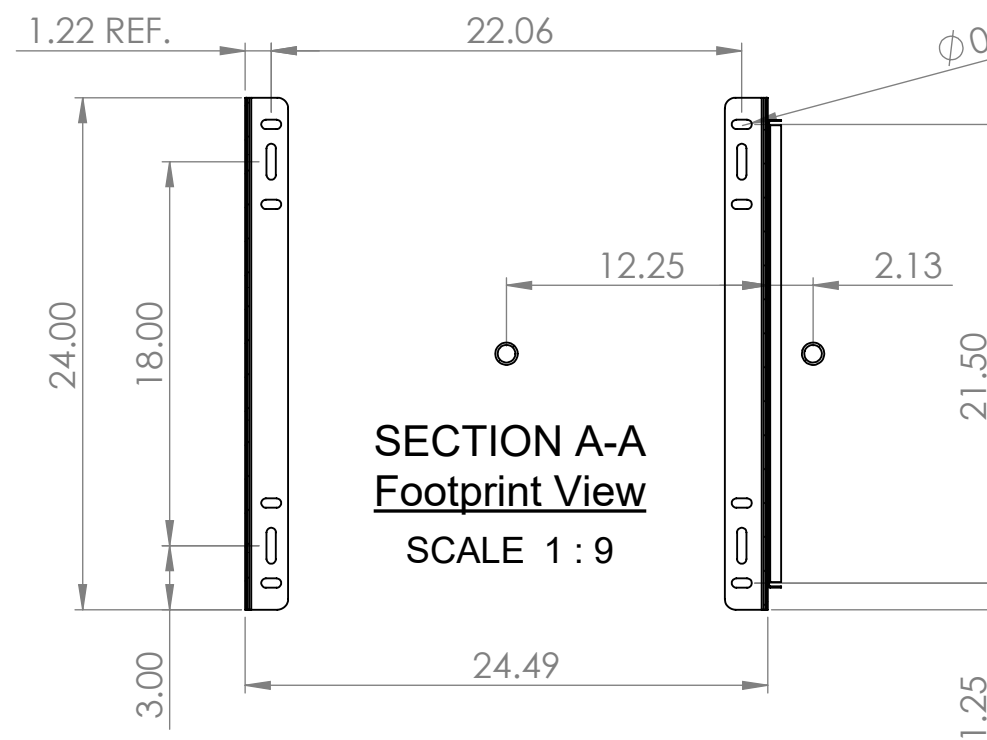

**End View**

**Side View**

**Note:**  
Left Hand Suction Shown

3/4 NPT Drain Connection (x2)

**SECTION A-A  
Footprint View**

SCALE 1 : 9

$\varnothing 0.44 \times$  Slot Clr for 3/8 Bolt

**Note:**  
2HP Motor and TEK280 Impeller

**Note:**  
All dimensions are in inches unless noted otherwise

		<b>Aeroex Technologies Inc.</b> 17 Hamilton Road Barrie, On L4N 8Y6 Tel. 705-734-0199	
Title: <b>ARO-1400-LH</b>			
Dwg. No. <b>ARO-1400-L103-XD</b>		Size <b>B</b>	
Date: August 1, 2018	Drawn: T.B.	Do not scale drawing	Sheet 1 of 1