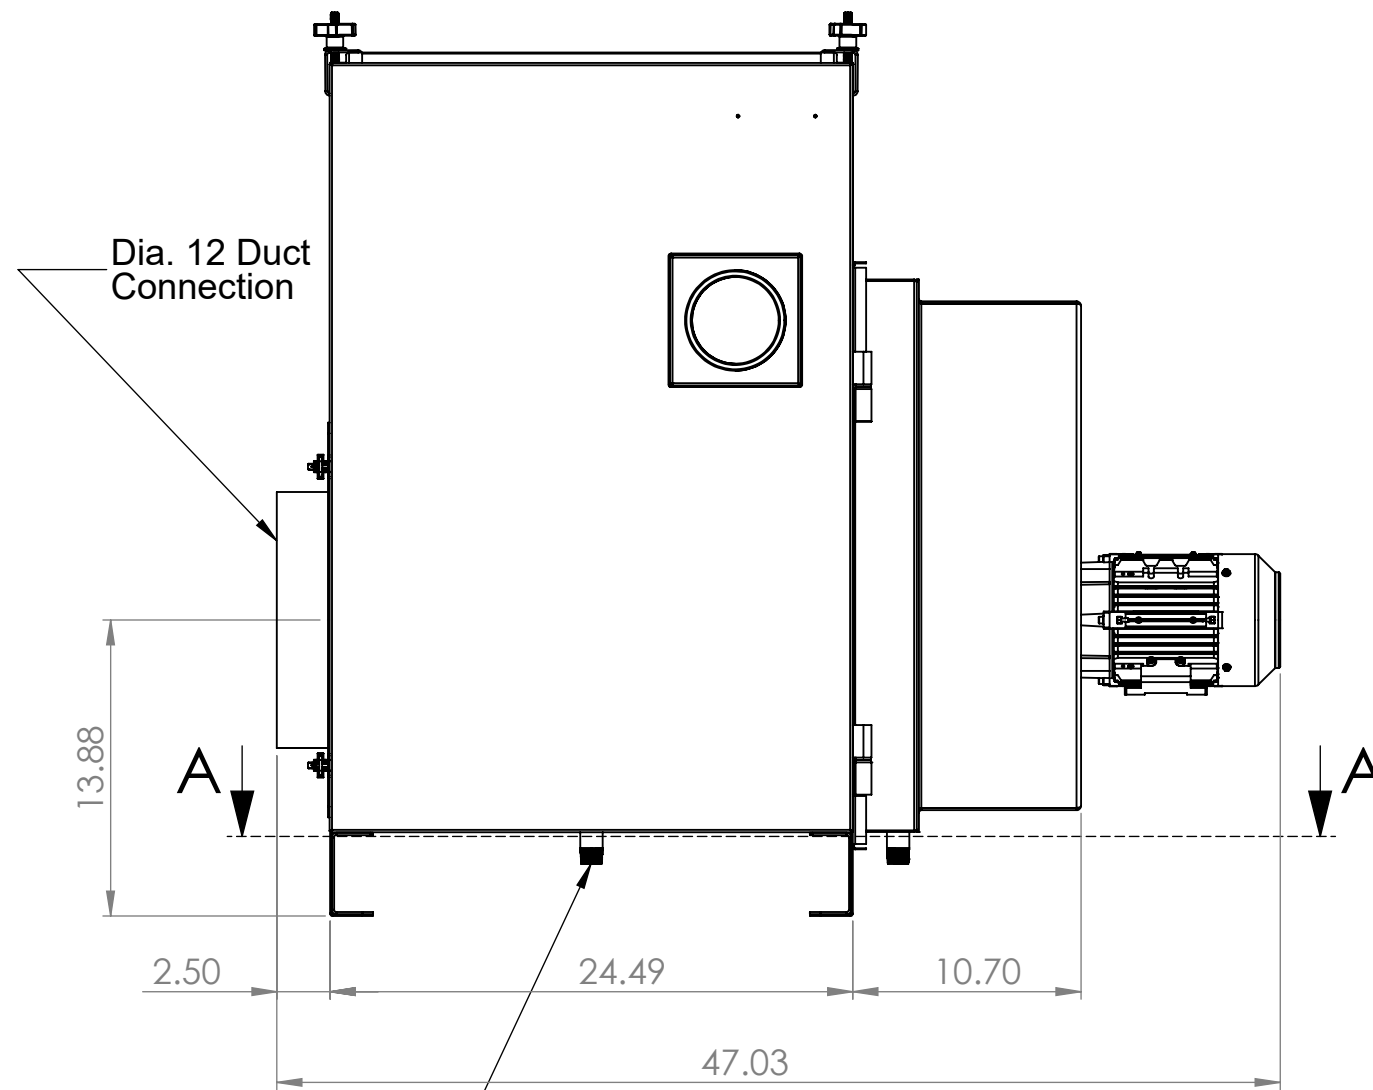

**End View**

**Side View**

**Note:**  
Left Hand Suction Shown

3/4 NPT Drain Connection (x2)

**SECTION A-A  
Footprint View**

SCALE 1 : 9

$\varnothing 0.44 \times$  Slot Clr for 3/8 Bolt

**Note:**  
2HP Motor and TEK280 Impeller

**Note:**  
All dimensions are in inches unless noted otherwise

		<b>Aeroex Technologies Inc.</b> 17 Hamilton Road Barrie, On L4N 8Y6 Tel. 705-734-0199	
Title: <b>ARO-1400-LH</b>			
Dwg. No. <b>ARO-1400-L103-XD</b>		Size <b>B</b>	
Date: August 1, 2018	Drawn: T.B.	Do not scale drawing	Sheet 1 of 1