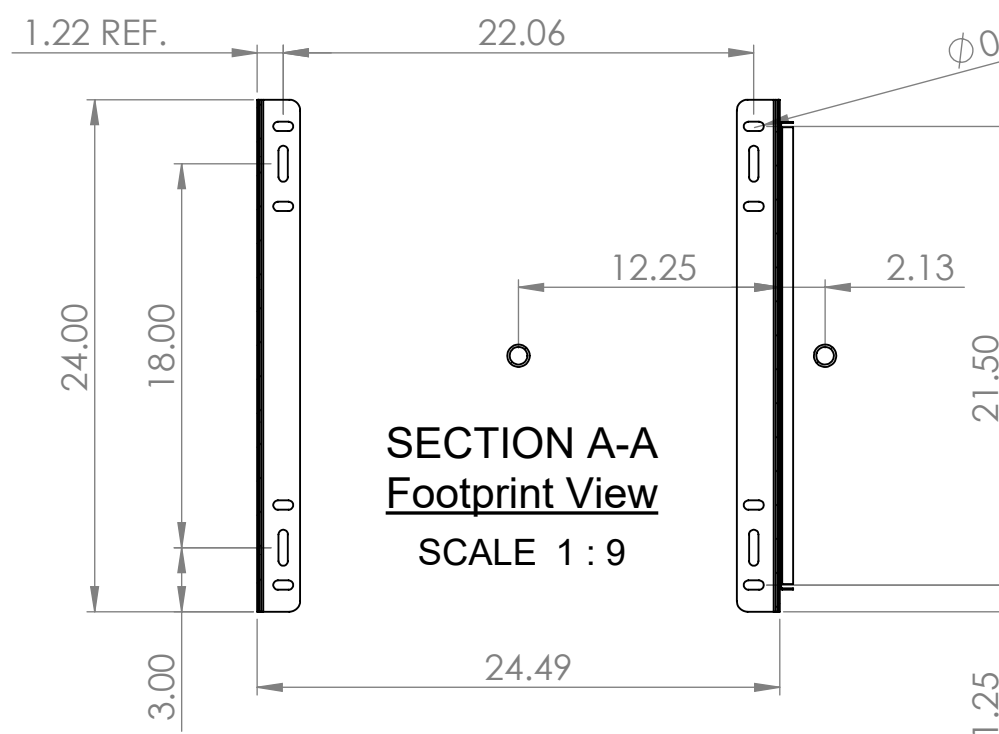

End View

Side View

Note:
Left Hand Suction Shown

3/4 NPT Drain Connection (x2)

SECTION A-A
Footprint View
SCALE 1 : 9

Note:
2HP Motor and TEK280 Impeller

Note:
All dimensions are in
inches unless noted otherwise

		Aeroex Technologies Inc. 17 Hamilton Road Barrie, On L4N 8Y6 Tel. 705-734-0199	
		Title: ARO-1400-LH	
Dwg. No. ARO-1400-L103-XD		Size B	
Date: August 1, 2018	Drawn: T.B.	Do not scale drawing	Sheet 1 of 1