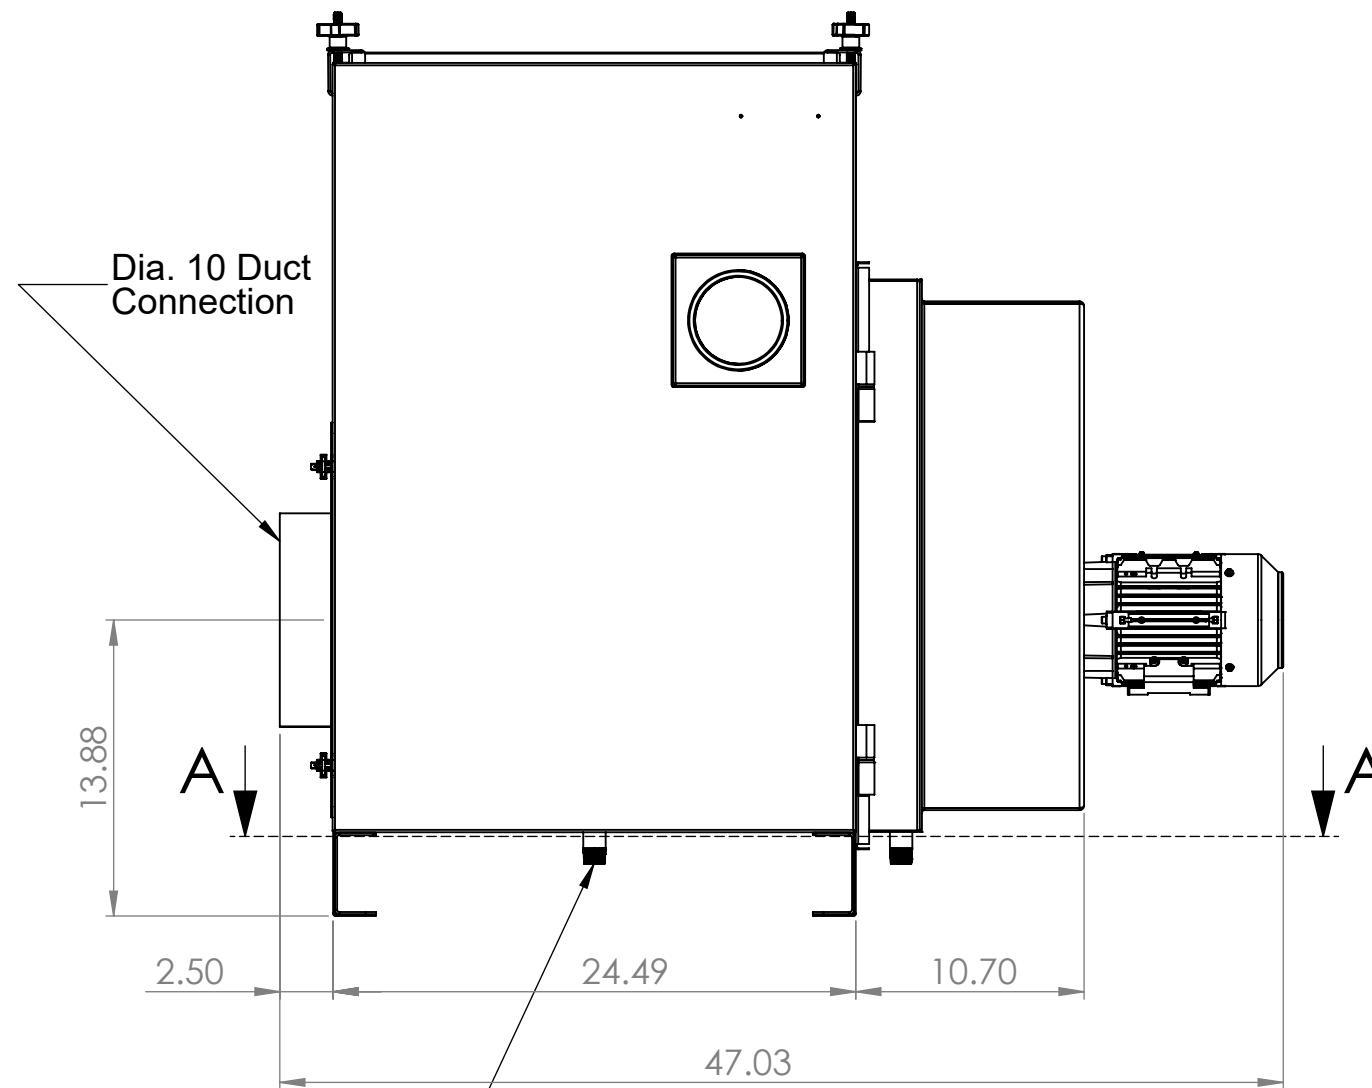

End View

Side View

Note:
Left Hand Suction Shown

3/4 NPT Drain Connection (x2)

SECTION A-A
Footprint View
SCALE 1 : 9

Note:
2HP Motor and TEK280 Impeller

Note:
All dimensions are in
inches unless noted otherwise

		Aeroex Technologies Inc. 17 Hamilton Road Barrie, On L4N 8Y6 Tel. 705-734-0199	
		Title: ARO-1400-LH	
Dwg. No. ARO-1400-L103-XD		Size B	
Date: August 1, 2018	Drawn: T.B.	Do not scale drawing	Sheet 1 of 1