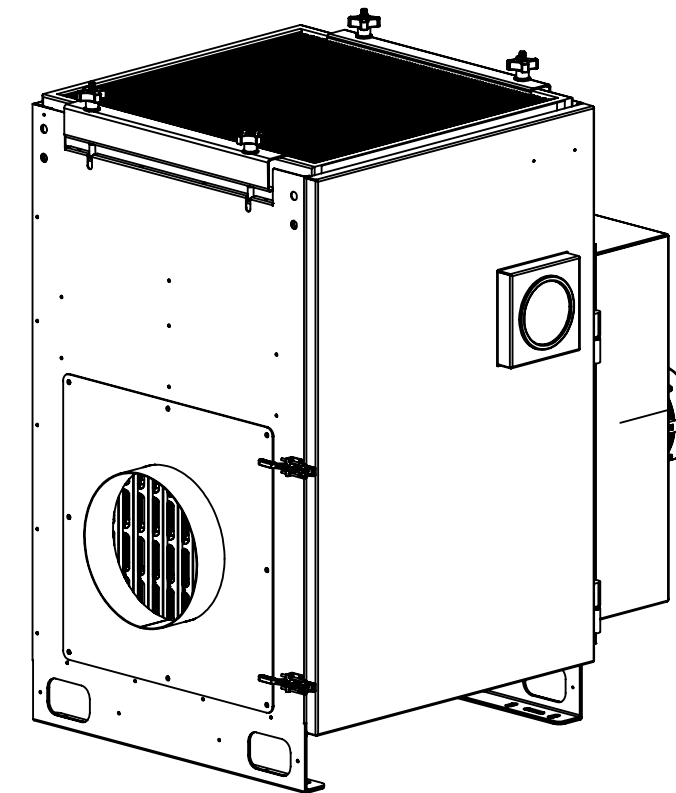

End View

Side View

Note:
Left Hand Suction Shown

3/4 NPT Drain Connection (x2)

SECTION A-A
Footprint View
SCALE 1 : 9

Note:
2HP Motor and TEK280 Impeller

Note:
All dimensions are in
inches unless noted otherwise