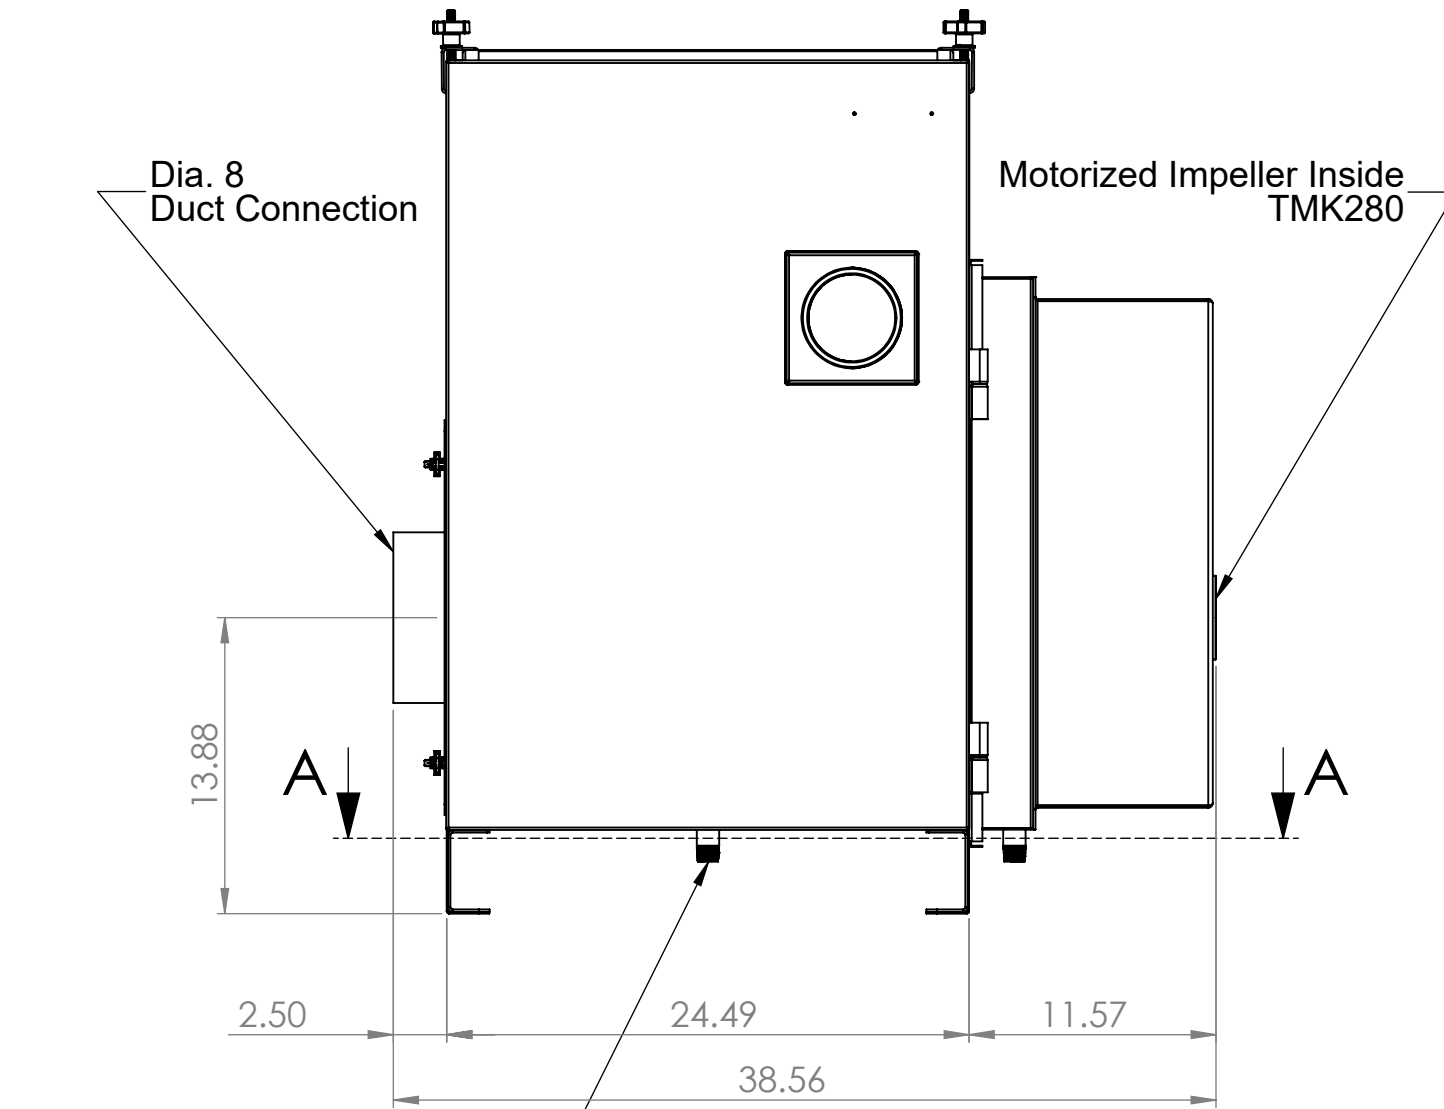

**End View**

**Side View**

**Note:**  
Left Hand Suction Shown

3/4 NPT Drain Connection (x2)

**SECTION A-A  
Footprint View**

SCALE 1 : 9

**Note:**  
TMK280 Motorized Impeller

**Note:**  
All dimensions are in  
inches unless noted otherwise

	<b>Aeroex Technologies Inc.</b> 17 Hamilton Road Barrie, On L4N 8Y6 Tel. 705-734-0199	
	Title: <b>ARO-1100-LH</b>	

Dwg. No.	<b>ARO-1100-L102-XD-8in</b>		Size <b>B</b>
Date:	August 1, 2018	Drawn:	T.B.
Do not scale drawing		Sheet 1 of 1	