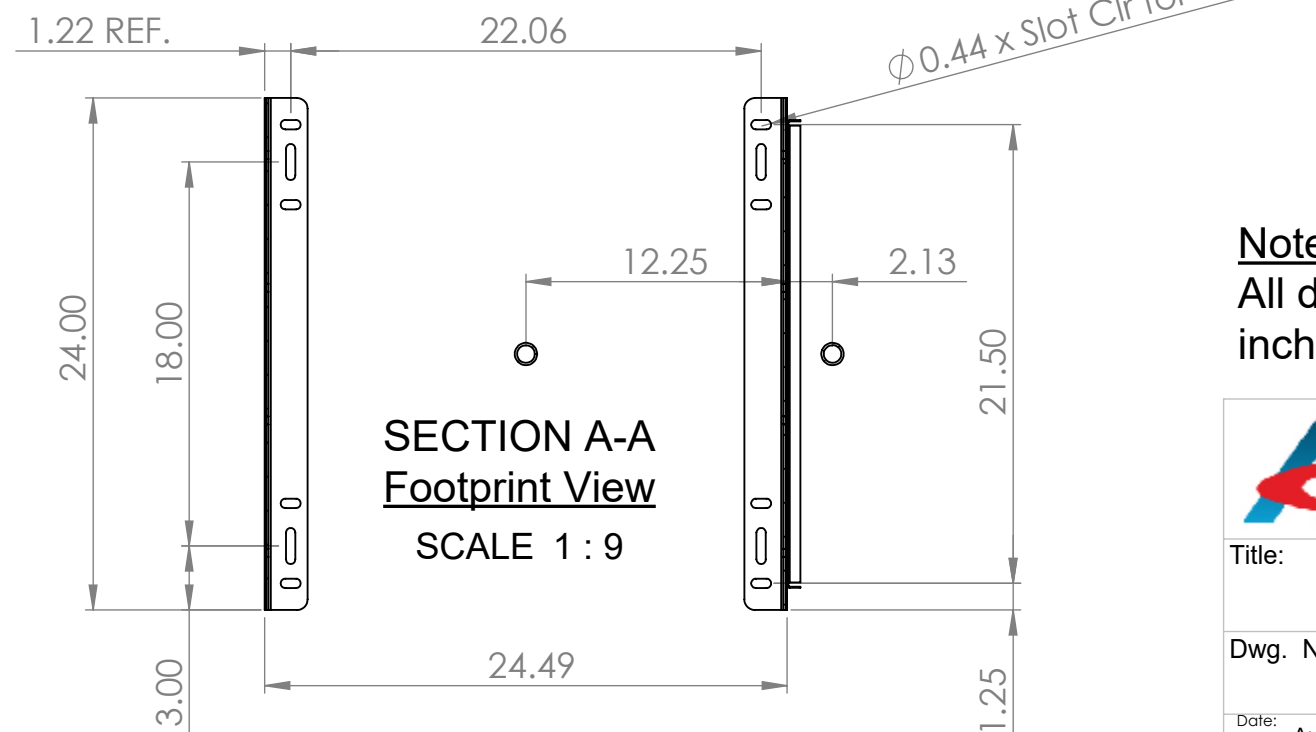

**End View**

**Side View**

**Note:**  
Left Hand Suction Shown

3/4 NPT Drain Connection (x2)

**SECTION A-A  
Footprint View**

SCALE 1 : 9

**Note:**  
TMK280 Motorized Impeller

**Note:**  
All dimensions are in  
inches unless noted otherwise

	<b>Aeroex Technologies Inc.</b> 17 Hamilton Road Barrie, On L4N 8Y6 Tel. 705-734-0199	
	Title: <b>ARO-1100-LH</b>	

Dwg. No.	<b>ARO-1100-L102-XD-8in</b>		Size <b>B</b>
Date:	August 1, 2018	Drawn:	T.B.
Do not scale drawing		Sheet 1 of 1	