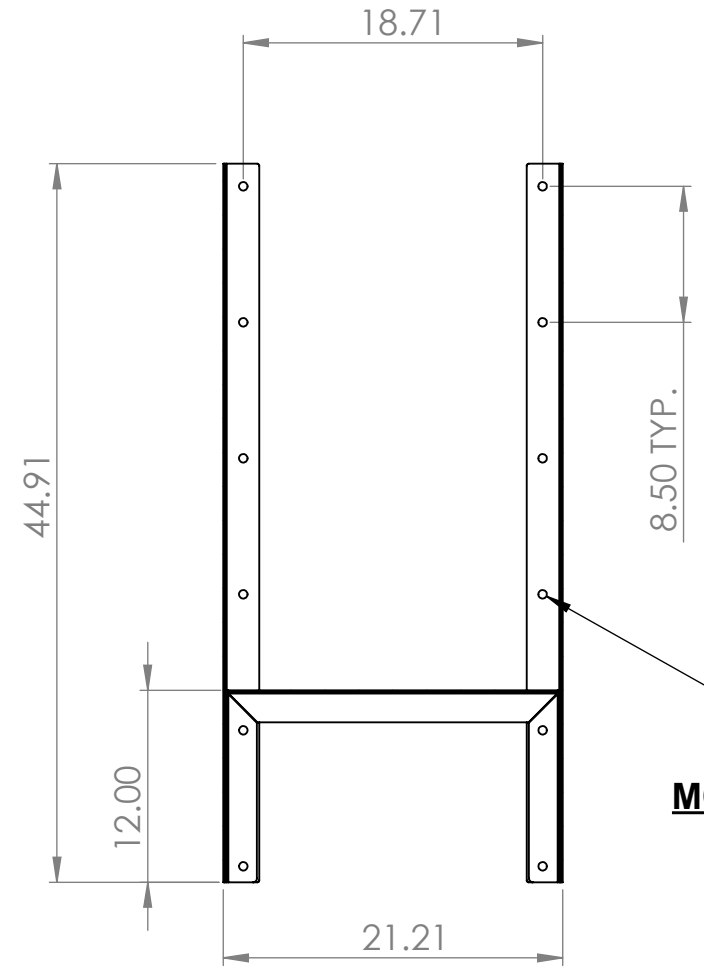

Hex Locknut 1/2-13 (x2)  
 Hex Bolt 1/2"-13 (x2)  
 Flat Washer 1/2 (x2)  
 Place between unit  
 and Mount for spacing

**DETAIL B**

1/2" Mounting Bolts Minimum  
 Customer Supply

**MOUNTING PATTERN**  
 SECTION C-C

Hex Bolt 3/8-16 (x4)  
 Flat Washer 3/8 (x4)  
 Hex Locknut 3/8-16 (x4)  
 Flat Washer 3/8 (x4)

**DETAIL A**

		<b>Aeroex Technologies Inc.</b> 17 Hamilton Road Barrie, On L4N 8Y6 Tel. 705-734-0199	
Title: <b>Wallmount ARO-400-D</b>			
Dwg. No. <b>099AMW-0001-XA</b>		Size <b>B</b>	
Date: February 4, 2019	Drawn: T.B.	Do not scale drawing	Sheet 1 of 1