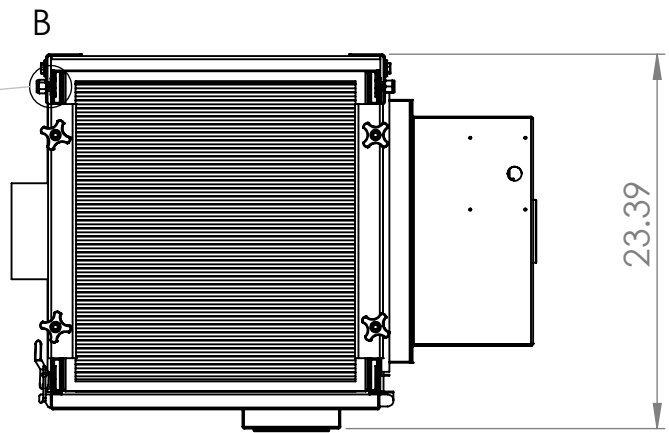

Hex Locknut 1/2-13 (x2)  
 Hex Bolt 1/2"-13 (x2)  
 Flat Washer 1/2 (x2)  
 Place between unit  
 and Mount for spacing

**DETAIL B**

1/2" Mounting Bolts Minimum  
 Customer Supply

**MOUNTING PATTERN**  
 SECTION C-C

Hex Bolt 3/8-16 (x4)  
 Flat Washer 3/8 (x4)  
 Hex Locknut 3/8-16 (x4)  
 Flat Washer 3/8 (x4)

**DETAIL A**

		<b>Aeroex Technologies Inc.</b> 17 Hamilton Road Barrie, On L4N 8Y6 Tel. 705-734-0199	
Title: <b>Wallmount ARO-400-D</b>			
Dwg. No. <b>099AMW-0001-XA</b>		Size <b>B</b>	
Date: February 4, 2019	Drawn: T.B.	Do not scale drawing	Sheet 1 of 1