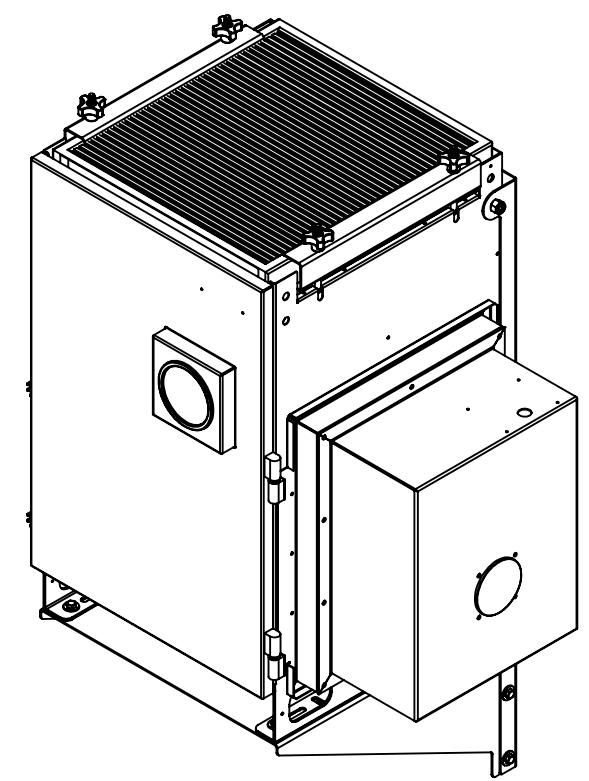

Hex Locknut 1/2-13 (x2)  
 Hex Bolt 1/2"-13 (x2)  
 Flat Washer 1/2 (x2)  
 Place between unit  
 and Mount for spacing

**DETAIL B**

1/2" Mounting Bolts Minimum  
 Customer Supply

**MOUNTING PATTERN**  
 SECTION C-C

Hex Bolt 3/8-16 (x4)  
 Flat Washer 3/8 (x4)  
 Hex Locknut 3/8-16 (x4)  
 Flat Washer 3/8 (x4)

**DETAIL A**

		<b>Aeroex Technologies Inc.</b> 17 Hamilton Road Barrie, On L4N 8Y6 Tel. 705-734-0199	
Title: <b>Wallmount ARO-400-D</b>			
Dwg. No. <b>099AMW-0001-XA</b>		Size <b>B</b>	
Date: February 4, 2019	Drawn: T.B.	Do not scale drawing	Sheet 1 of 1