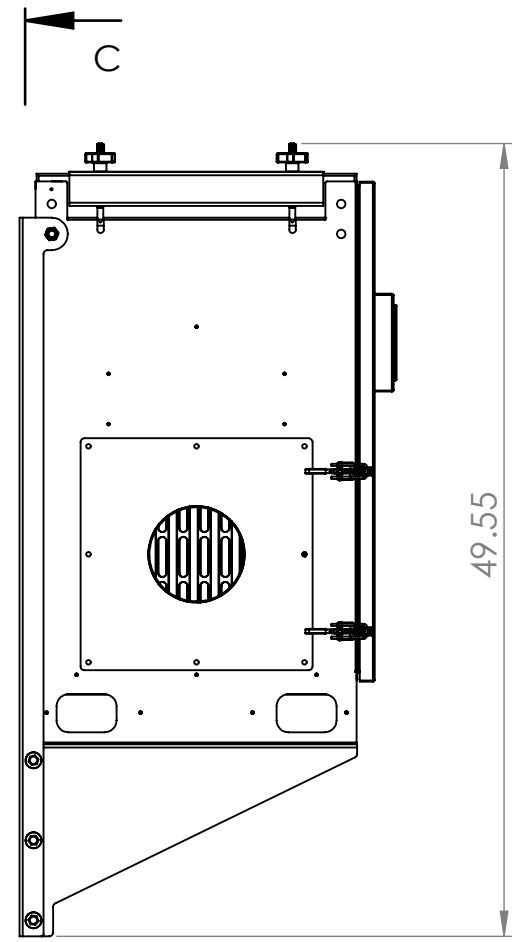

Hex Locknut 1/2-13 (x2)  
 Hex Bolt 1/2"-13 (x2)  
 Flat Washer 1/2 (x2)  
 Place between unit  
 and Mount for spacing

**DETAIL B**

1/2" Mounting Bolts Minimum  
 Customer Supply

**MOUNTING PATTERN**  
 SECTION C-C

Hex Bolt 3/8-16 (x4)  
 Flat Washer 3/8 (x4)  
 Hex Locknut 3/8-16 (x4)  
 Flat Washer 3/8 (x4)

**DETAIL A**

		<b>Aeroex Technologies Inc.</b> 17 Hamilton Road Barrie, On L4N 8Y6 Tel. 705-734-0199	
Title: <b>Wallmount ARO-400-D</b>			
Dwg. No. <b>099AMW-0001-XA</b>		Size <b>B</b>	
Date: February 4, 2019	Drawn: T.B.	Do not scale drawing	Sheet 1 of 1