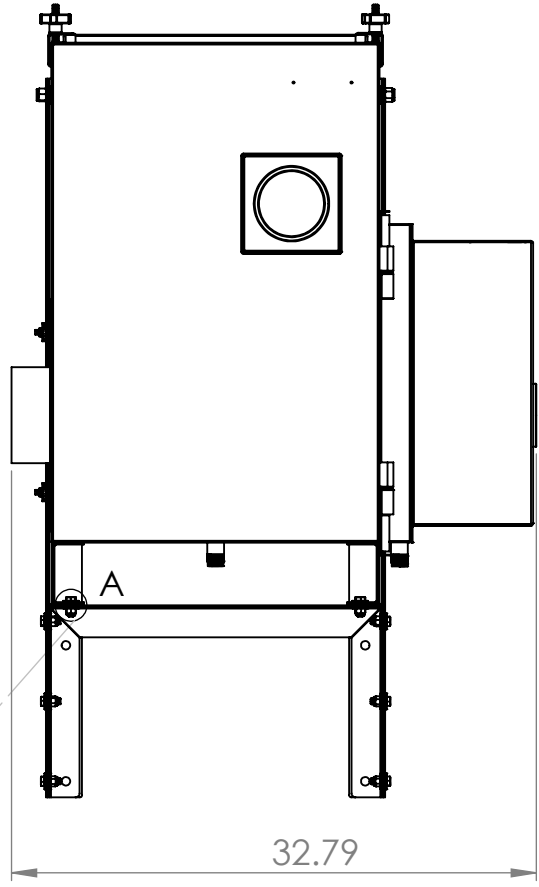

Hex Locknut 1/2-13 (x2)  
 Hex Bolt 1/2"-13 (x2)  
 Flat Washer 1/2 (x2)  
 Place between unit  
 and Mount for spacing

**DETAIL B**

1/2" Mounting Bolts Minimum  
 Customer Supply

**MOUNTING PATTERN**  
 SECTION C-C

Hex Bolt 3/8-16 (x4)  
 Flat Washer 3/8 (x4)  
 Hex Locknut 3/8-16 (x4)  
 Flat Washer 3/8 (x4)

**DETAIL A**

		<b>Aeroex Technologies Inc.</b> 17 Hamilton Road Barrie, On L4N 8Y6 Tel. 705-734-0199	
Title: <b>Wallmount ARO-400-D</b>			
Dwg. No. <b>099AMW-0001-XA</b>		Size <b>B</b>	
Date: February 4, 2019	Drawn: T.B.	Do not scale drawing	Sheet 1 of 1