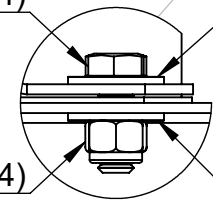

Hex Locknut 1/2-13 (x2)  
 Hex Bolt 1/2"-13 (x2)  
 Flat Washer 1/2 (x2)  
 Place between unit  
 and Mount for spacing

**DETAIL B**

1/2" Mounting Bolts Minimum  
 Customer Supply

**MOUNTING PATTERN**  
 SECTION C-C

Hex Bolt 3/8-16 (x4)  
 Flat Washer 3/8 (x4)  
 Hex Locknut 3/8-16 (x4)  
 Flat Washer 3/8 (x4)

**DETAIL A**

		<b>Aeroex Technologies Inc.</b> 17 Hamilton Road Barrie, On L4N 8Y6 Tel. 705-734-0199	
Title: <b>Wallmount ARO-400-D</b>			
Dwg. No. <b>099AMW-0001-XA</b>		Size <b>B</b>	
Date: February 4, 2019	Drawn: T.B.	Do not scale drawing	Sheet 1 of 1