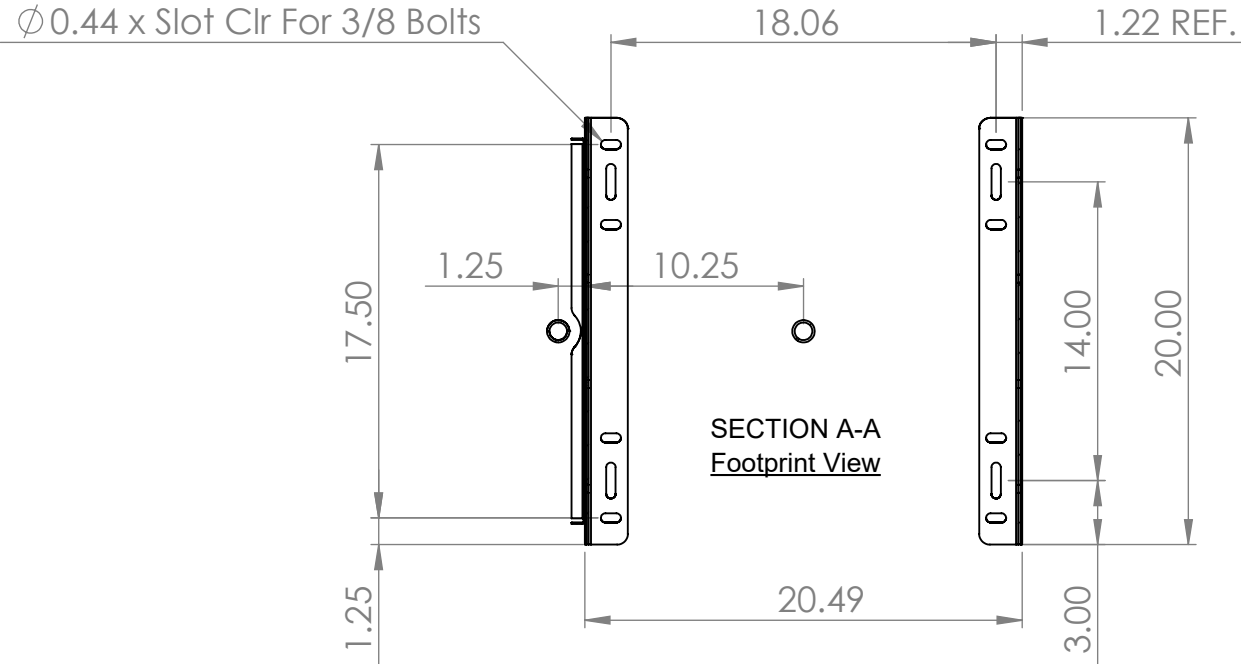

Dia. 6  
Duct Connection

3/4 NPT Drain Connection (x2)

Side View

End View

Note:  
Right Hand Suction Shown

SECTION A-A  
Footprint View

Note:  
All dimensions are in  
inches unless noted otherwise

Note:  
Motor & TEK250 Impeller

**AEROEX** Aeroex Technologies Inc.  
17 Hamilton Road  
Barrie, On L4N 8Y6  
Tel. 705-734-0199

|          |                 |        |                      |
|----------|-----------------|--------|----------------------|
| Title:   | ARO-600-RH      |        |                      |
| Dwg. No. | ARO-600-R101-XJ |        | Size<br><b>B</b>     |
| Date:    | August 16, 2018 | Drawn: | T.B.                 |
|          |                 |        | Do not scale drawing |
|          |                 |        | Sheet 1 of 1         |