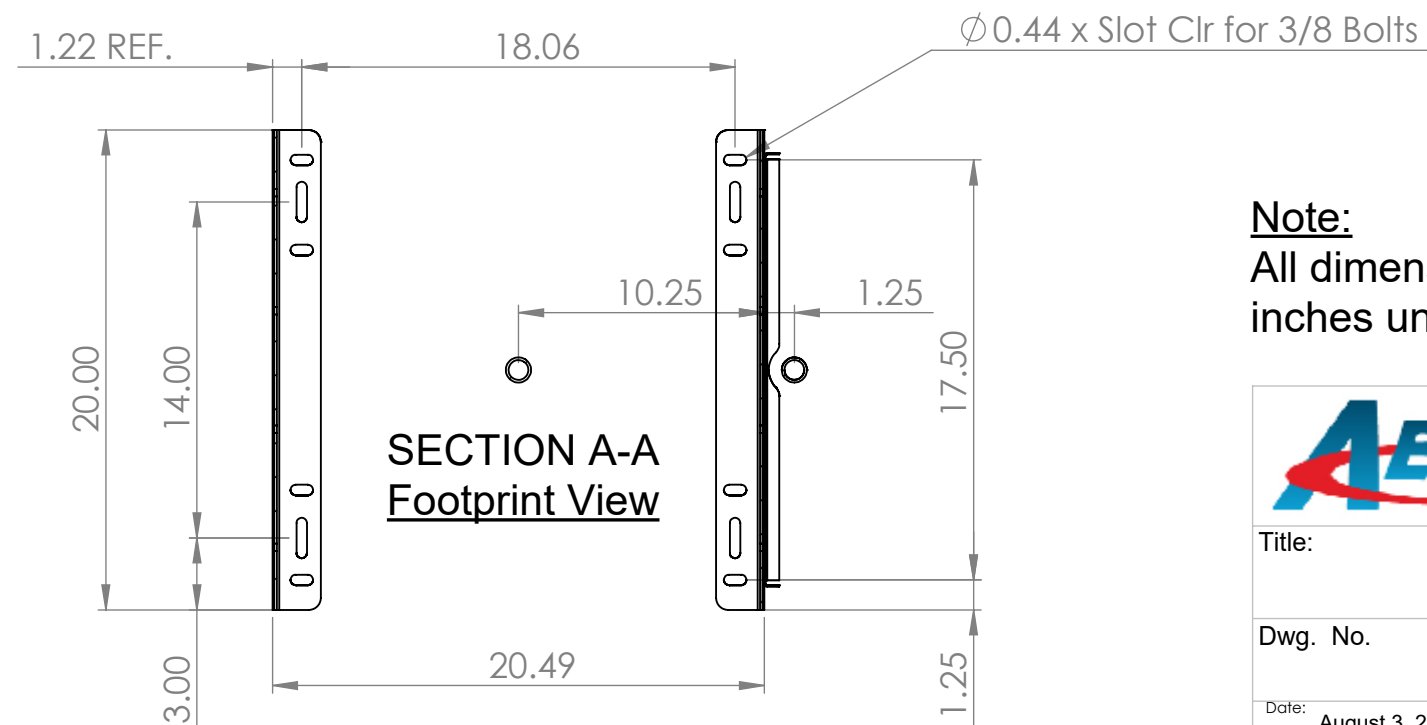

**End View**

**3/4 NPT Drain Connection (x2)**

**Side View**

**Note:**  
Left Hand Suction Shown

**SECTION A-A  
Footprint View**

**Note:**  
All dimensions are in inches unless noted otherwise

**Note:**  
TMK250 Motorized Impeller

		<b>Aeroex Technologies Inc.</b> 17 Hamilton Road Barrie, On L4N 8Y6 Tel. 705-734-0199	
Title: <b>ARO-400-LH</b>			
Dwg. No. <b>ARO-400-L102-XJ</b>		Size <b>B</b>	
Date: August 3, 2018	Drawn: T.B.	Do not scale drawing	Sheet 1 of 1