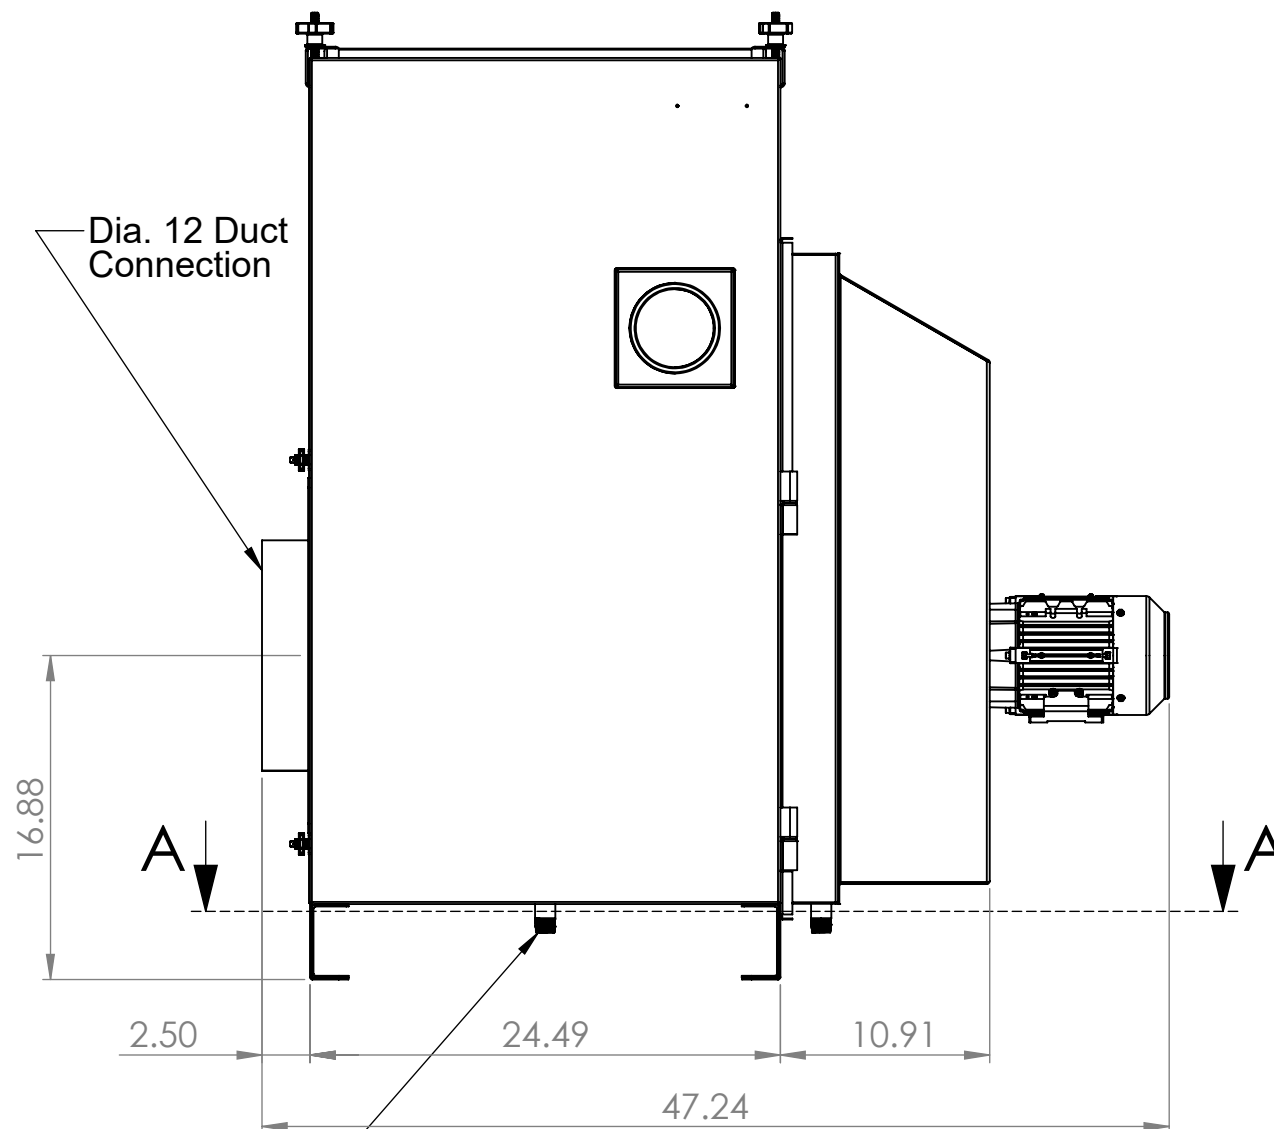

End View

3/4 NPT Drain Connection (x2)

Side View

**Note:**  
Left Hand Suction Shown

**SECTION A-A**  
**Footprint View**  
SCALE 1 : 10

$\phi 0.44$  x Slot Clr for 3/8 Bolt

**Note:**  
3HP Motor and TEK280 Impeller

**Note:**  
All dimensions are in inches unless noted otherwise

**AEROEX** Aeroex Technologies Inc.  
17 Hamilton Road  
Barrie, On L4N 8Y6  
Tel. 705-734-0199

Title:	ARO-2000-LH		
Dwg. No.	ARO-2000-L103-XE		Size <b>B</b>
Date:	July 30, 2018	Drawn:	T.B.
		Do not scale drawing	Sheet 1 of 1