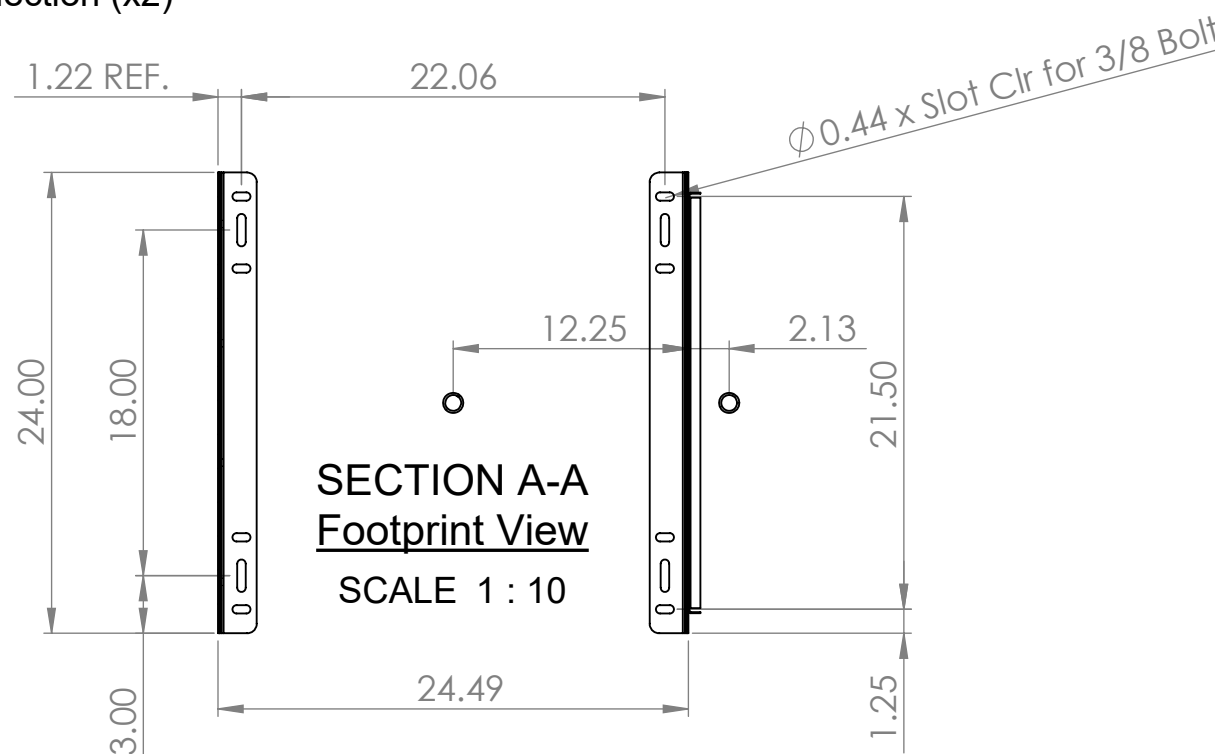

End View

3/4 NPT Drain Connection (x2)

Side View

**Note:**  
Left Hand Suction Shown

**SECTION A-A**  
**Footprint View**  
SCALE 1 : 10

$\phi 0.44$  x Slot Clr for 3/8 Bolt

**Note:**  
3HP Motor and TEK280 Impeller

**Note:**  
All dimensions are in inches unless noted otherwise

**AEROEX** Aeroex Technologies Inc.  
17 Hamilton Road  
Barrie, On L4N 8Y6  
Tel. 705-734-0199

Title:	ARO-2000-LH		
Dwg. No.	ARO-2000-L103-XE		Size <b>B</b>
Date:	July 30, 2018	Drawn:	T.B.
		Do not scale drawing	Sheet 1 of 1